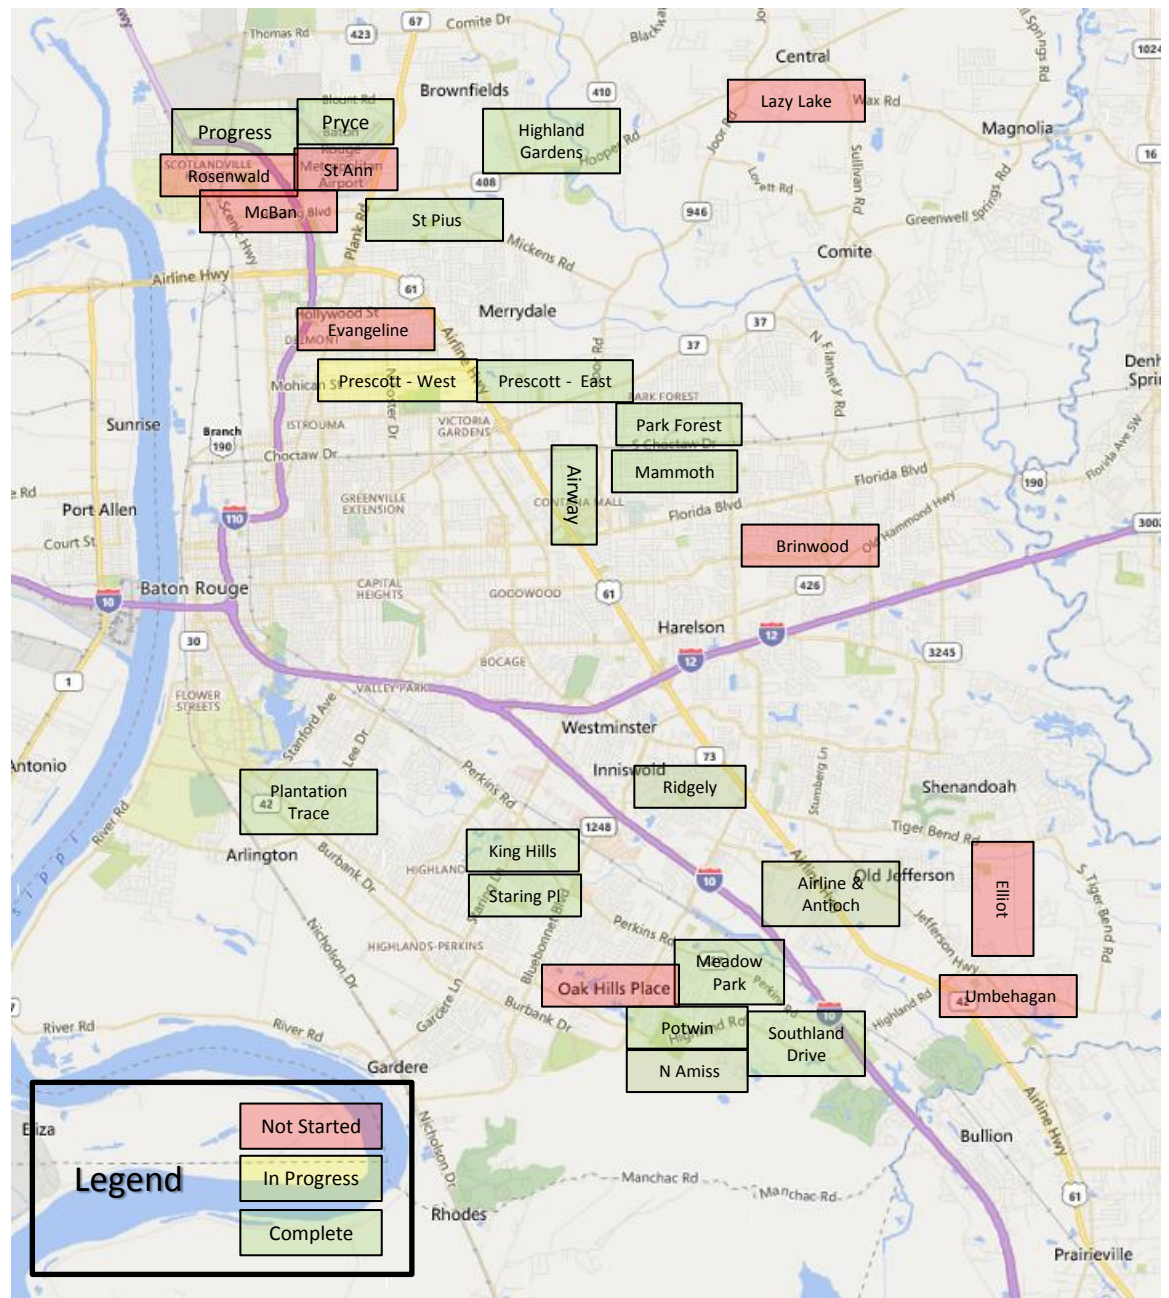

# Vintage Polyethylene Project Status

Updated June 2018

<u>Location</u>	<u>Miles</u>	<u>Status</u>
Progress	0.2	Complete
Pryce	0.1	Complete
Airway	0.2	Complete
Staring Place	0.3	Complete
King's Hill	0.2	Complete
Meadow Park	1.0	Complete
Park Forest (Olympic)	0.7	Complete
Southland Dr	0.5	Complete
Mammoth	0.6	Complete
Plantation Trace	0.5	Complete
Highland Gardens	0.3	Complete
Ridgely	0.8	Complete
Airline at Antioch	0.2	Complete
N. Amiss	1.3	Complete
Prescott - East	1.1	Complete
Prescott - West	2.6	In Progress
Potwin	0.8	Complete
St Pius	0.6	Complete
Rosenwald	0.1	2018
St Ann	0.4	2018
Brinwood	0.7	2018
McBan	0.1	2018
Evangeline	0.5	2018
Umbehagen	0.3	2018
Lazy Lake	0.3	2018
Elliot	1.5	2018
Oak Hills Place	0.6	2018

Total Complete: 9.4

Note: This list includes projects completed, in progress and planned to be worked in 2018. The list will be periodically updated throughout the remainder of the multi-year program.